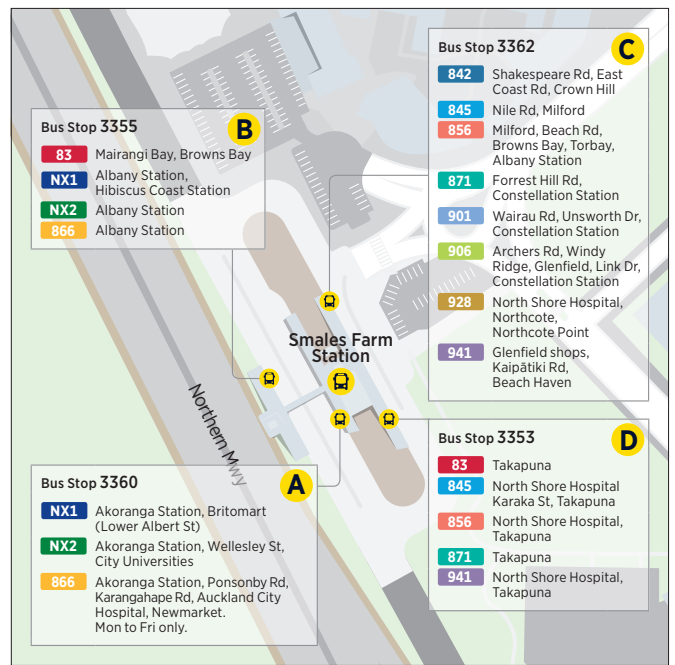

Smales Farm Bus Station