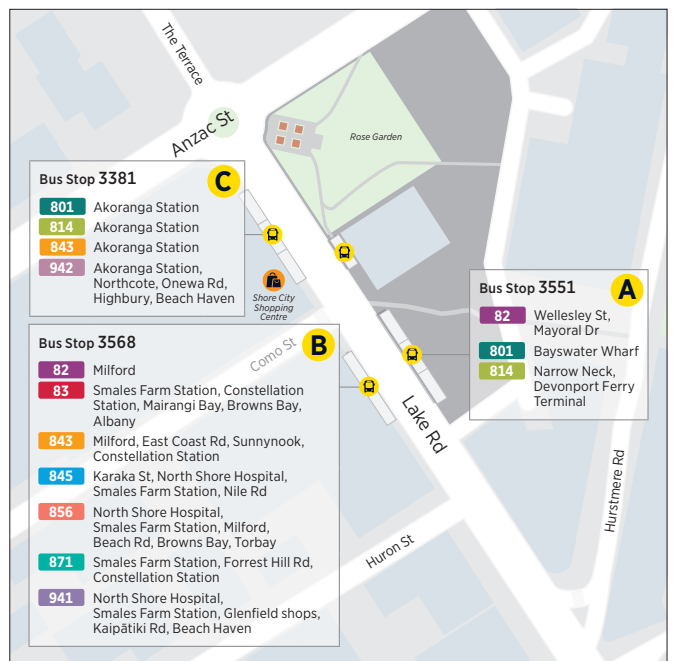

Takapuna Transport Centre