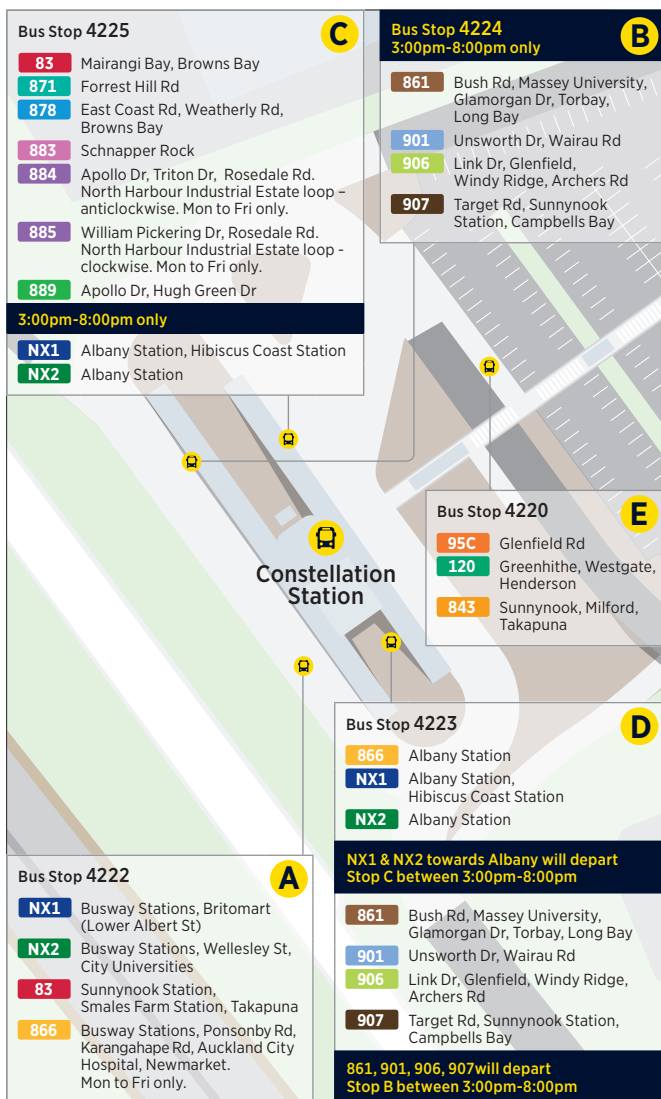

Constellation Bus Station