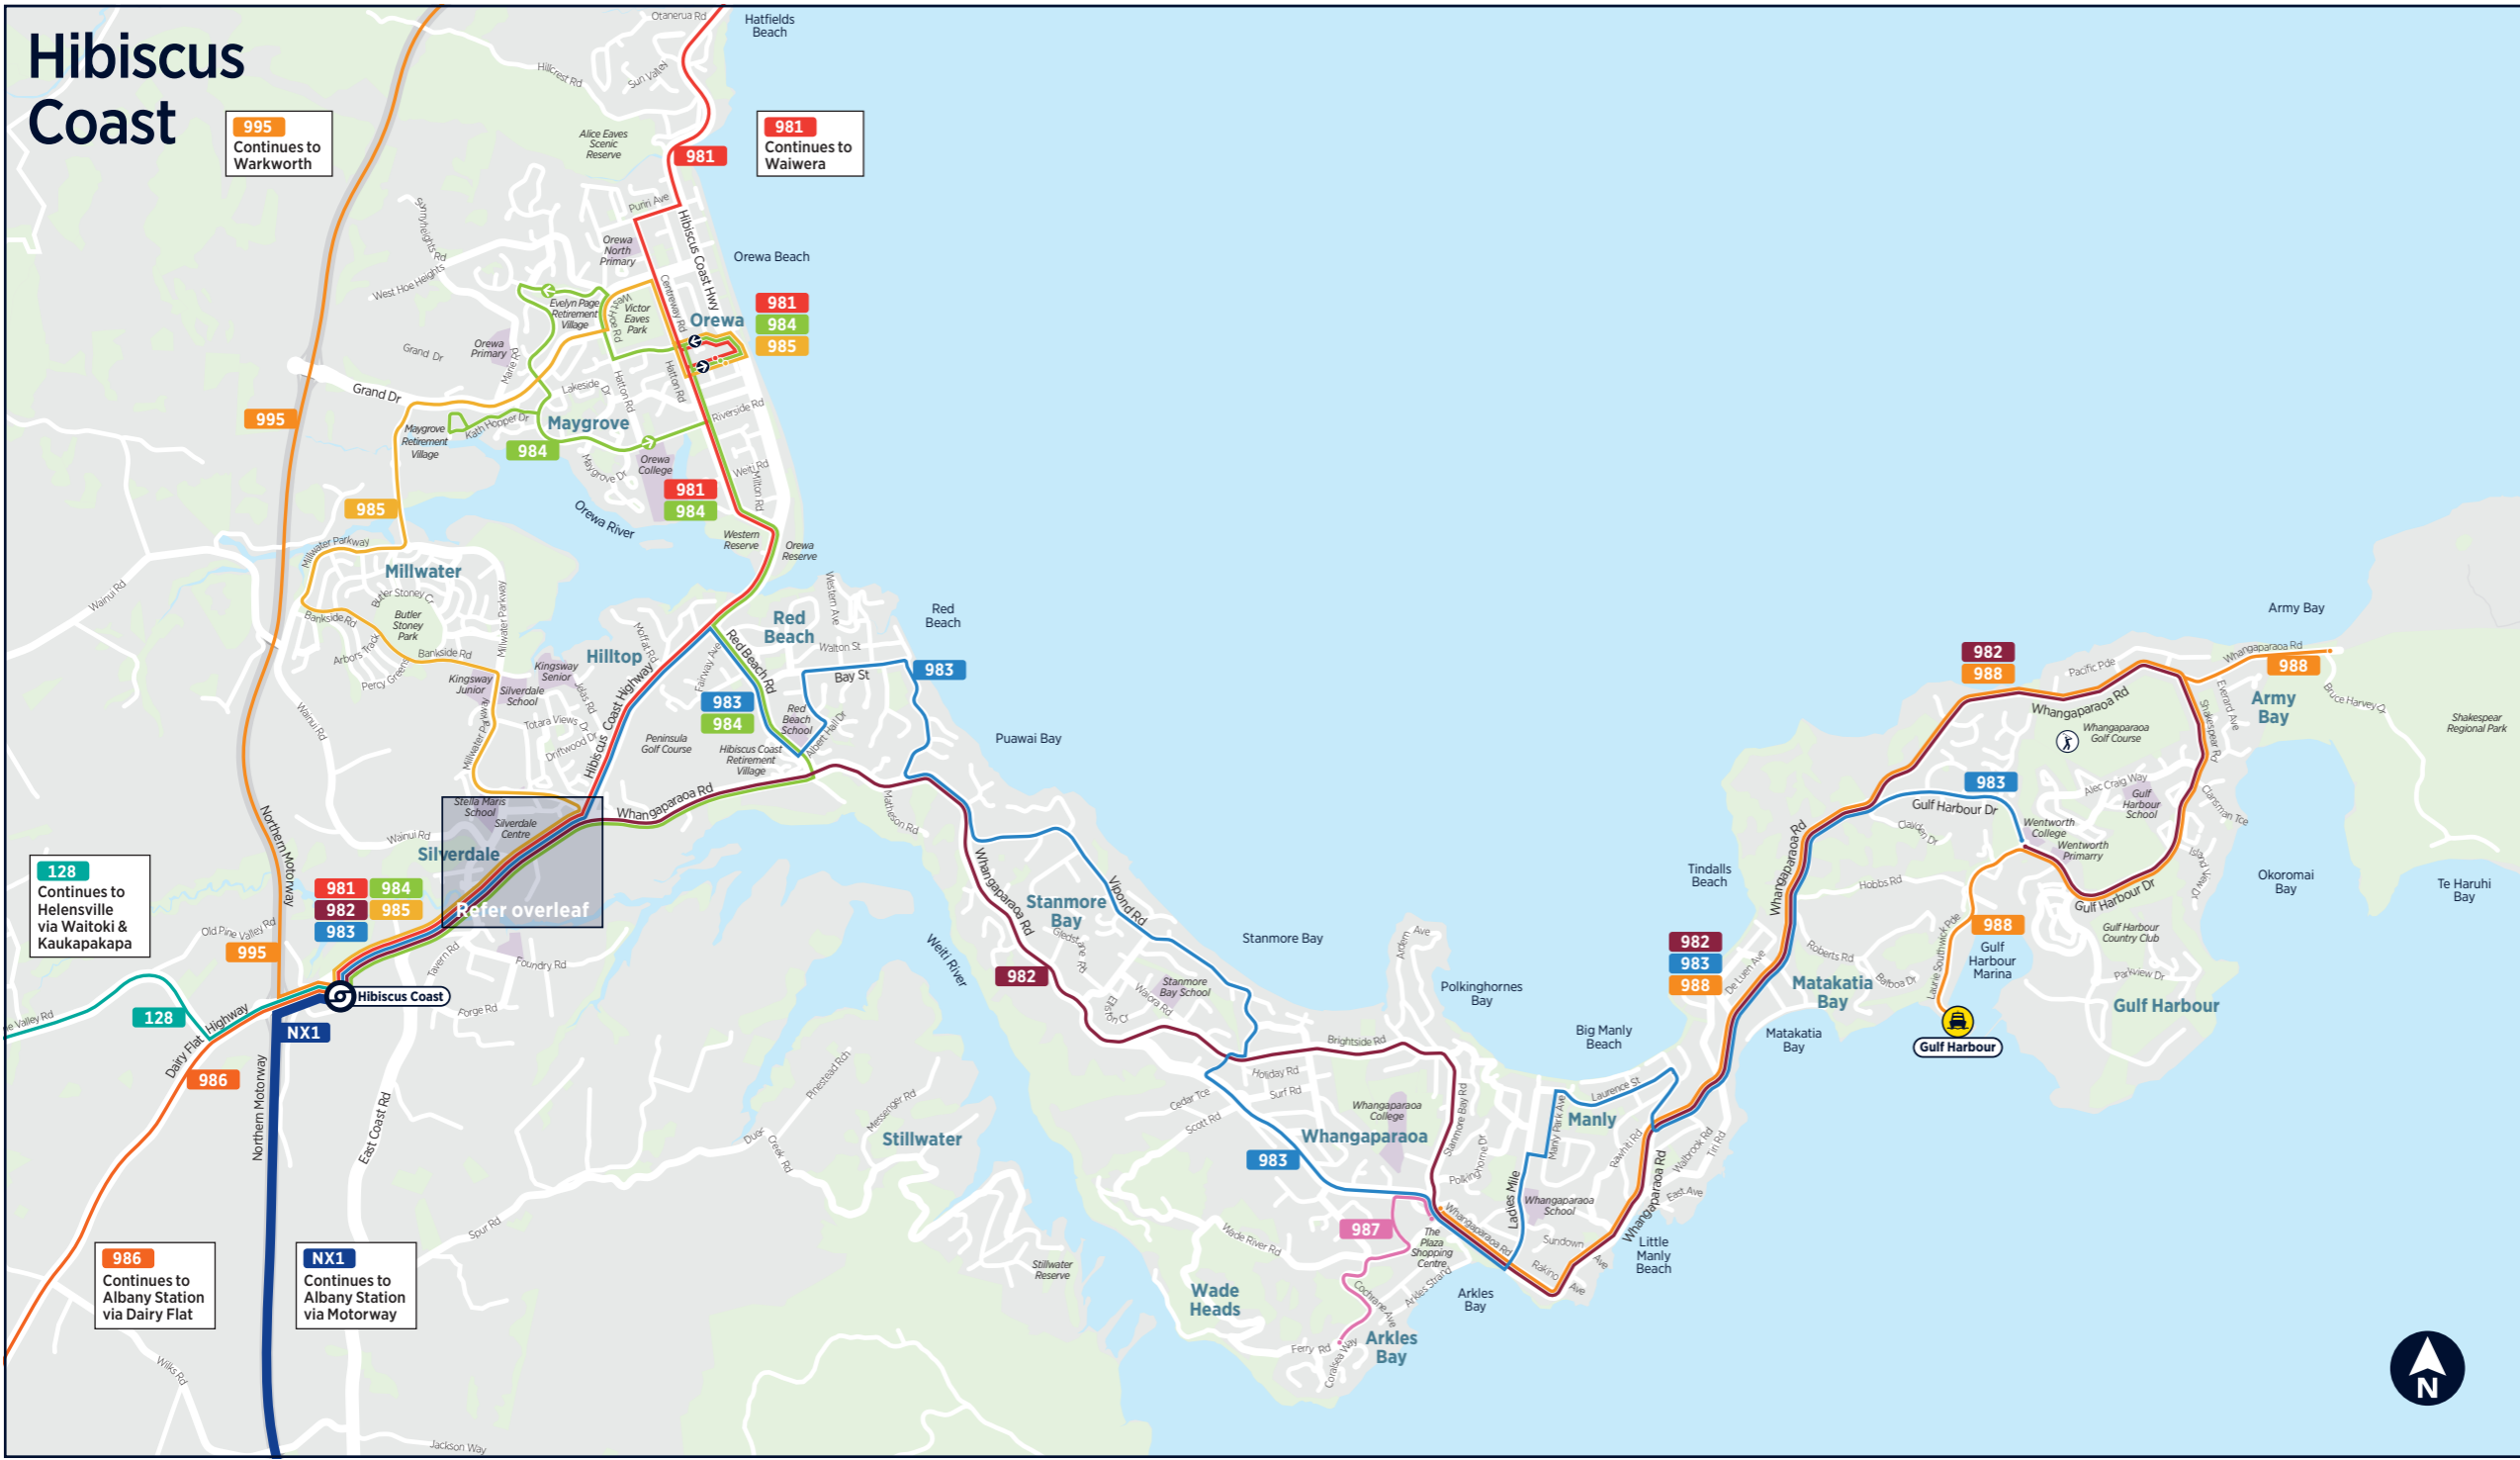

North Shore & Hibiscus Coast Network Map

BUSWAY SERVICES	
NX1	Albany Station, Britomart (Lower Albert St) via all Northern Busway stations
CONNECTOR SERVICES	
At least every 30 minutes, 7am – 7pm, 7 days a week. Lower frequencies early morning and evenings.	
981	Hibiscus Coast Station, Orewa, Waiwera
982	Hibiscus Coast Station, Stanmore Bay, Brightside Rd, Little Manly, Gulf Harbour
LOCAL SERVICES	
Frequency and hours of operation vary. Check timetables for full details.	
128	Hibiscus Coast Station, Waitoki, Kaukapakapa, Helensville
983	Hibiscus Coast Station, Red Beach, Vipond Rd, Big Manly, Gulf Harbour
984	Hibiscus Coast Station, Red Beach, Orewa, Maygrove
985	Hibiscus Coast Station, Millwater, Orewa
986	Albany Station, Dairy Flat, Hibiscus Coast Station
987	Whangaparaoa Rd, Link Cr, Arkles Bay
988	Whangaparaoa, Army Bay, Gulf Harbour Ferry
995	Warkworth, Hibiscus Coast Station

All routes operate in both directions unless stated otherwise.